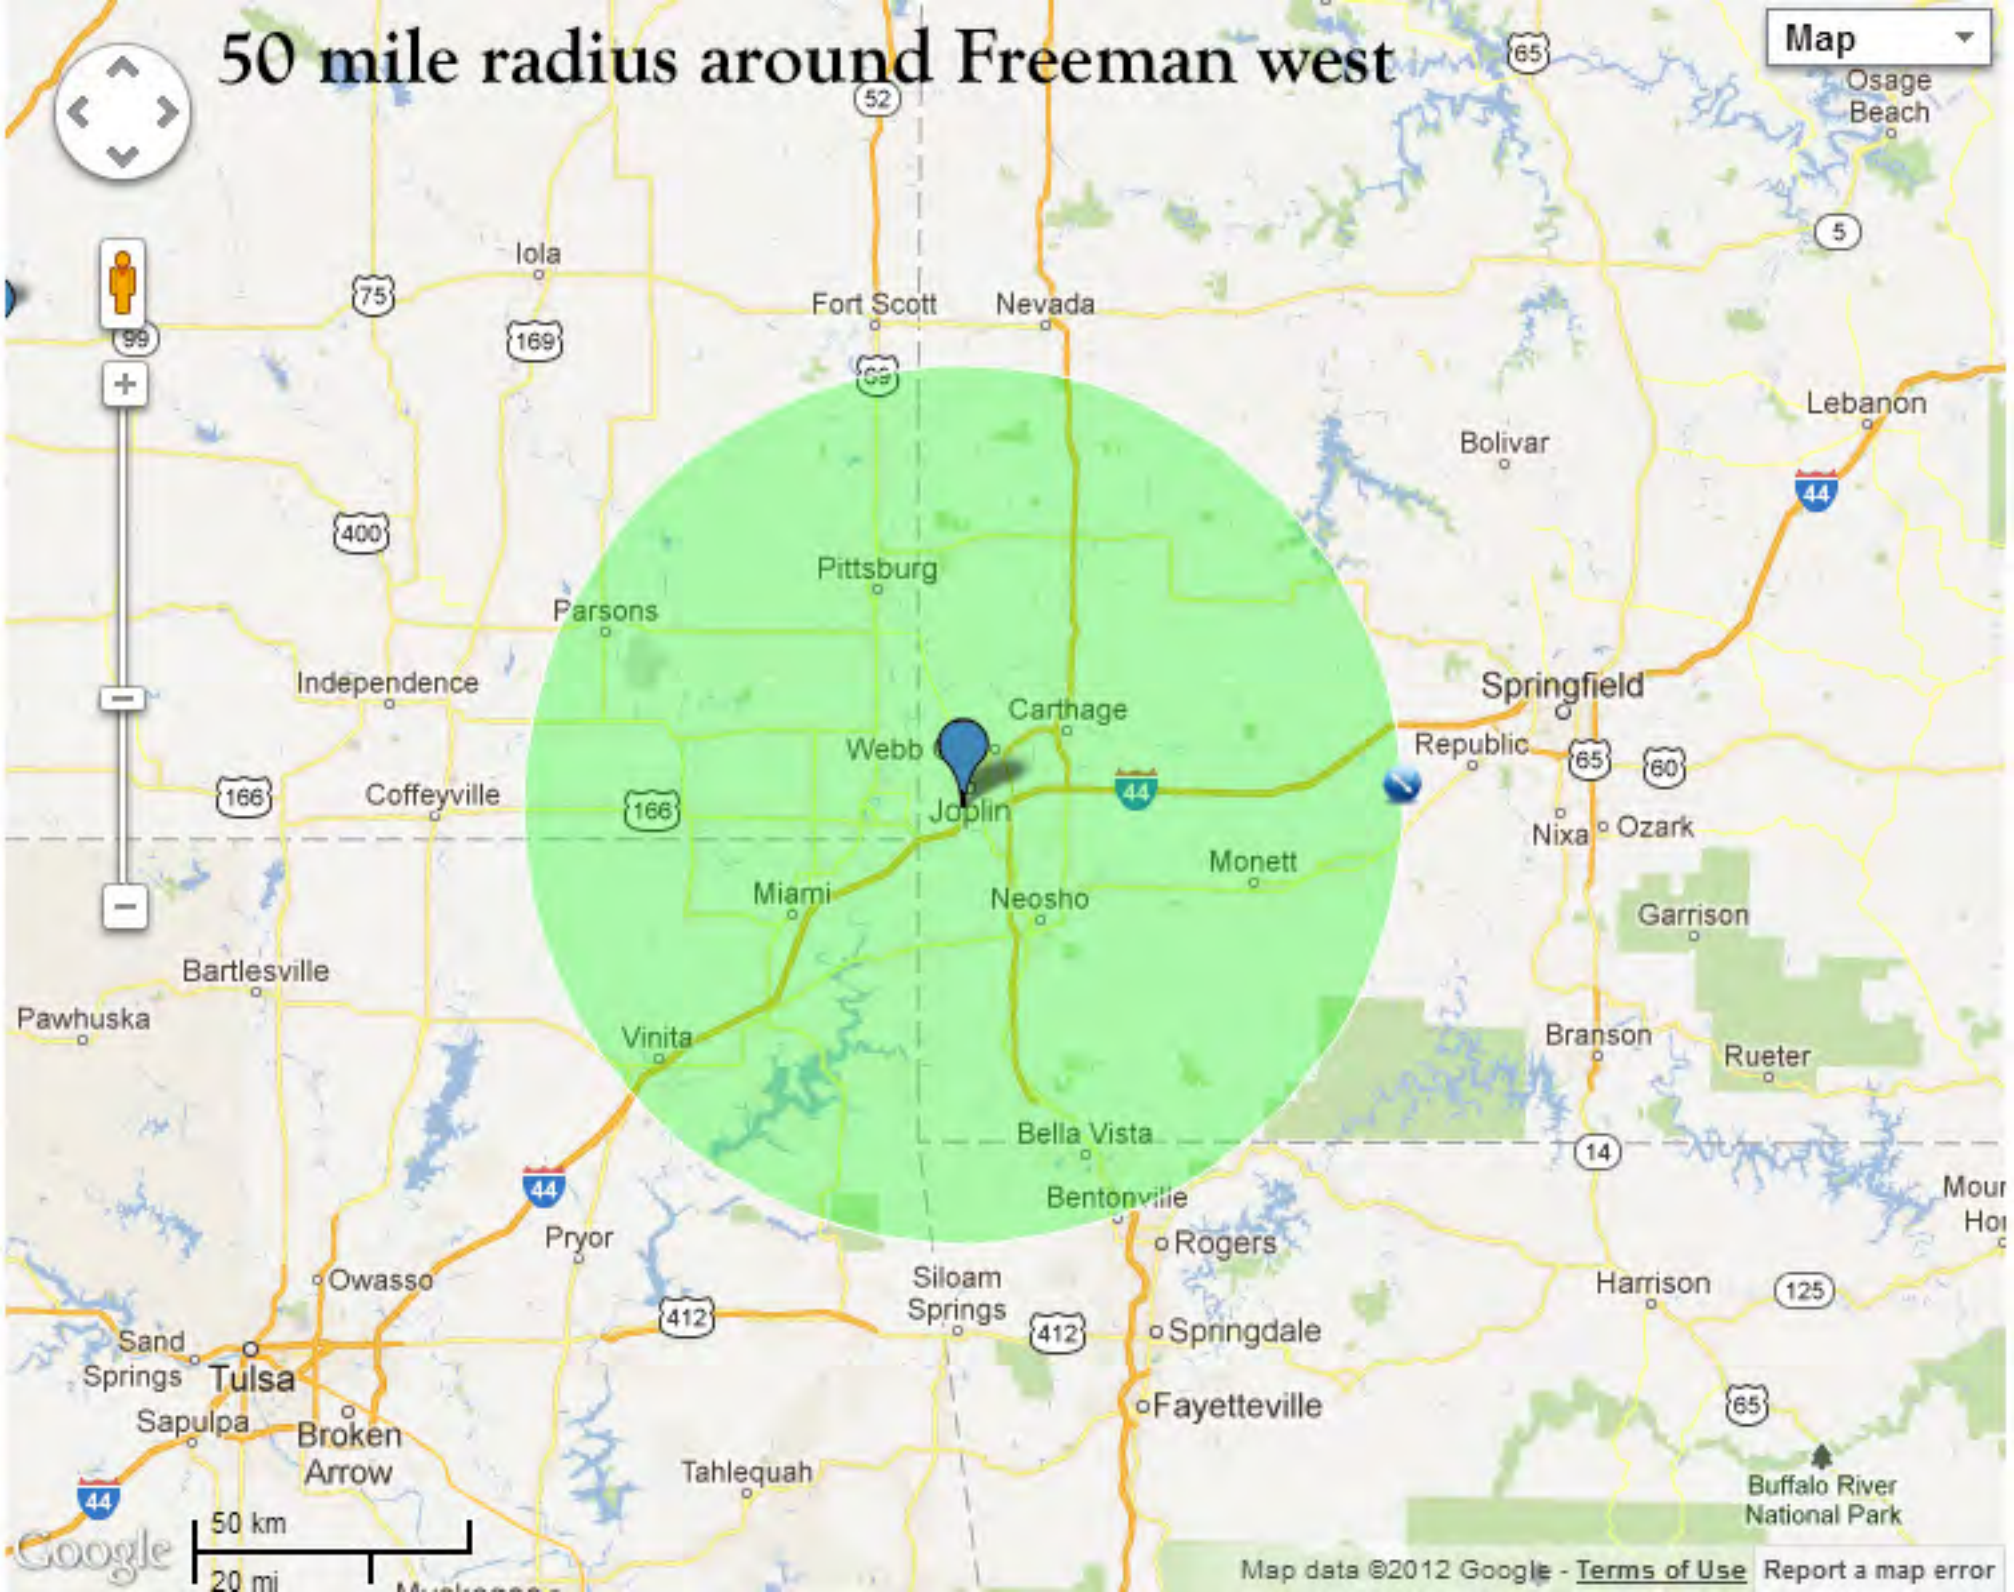

50 mile radius around Freeman west

Map

50 mile radius around Freeman Neosho

Map 